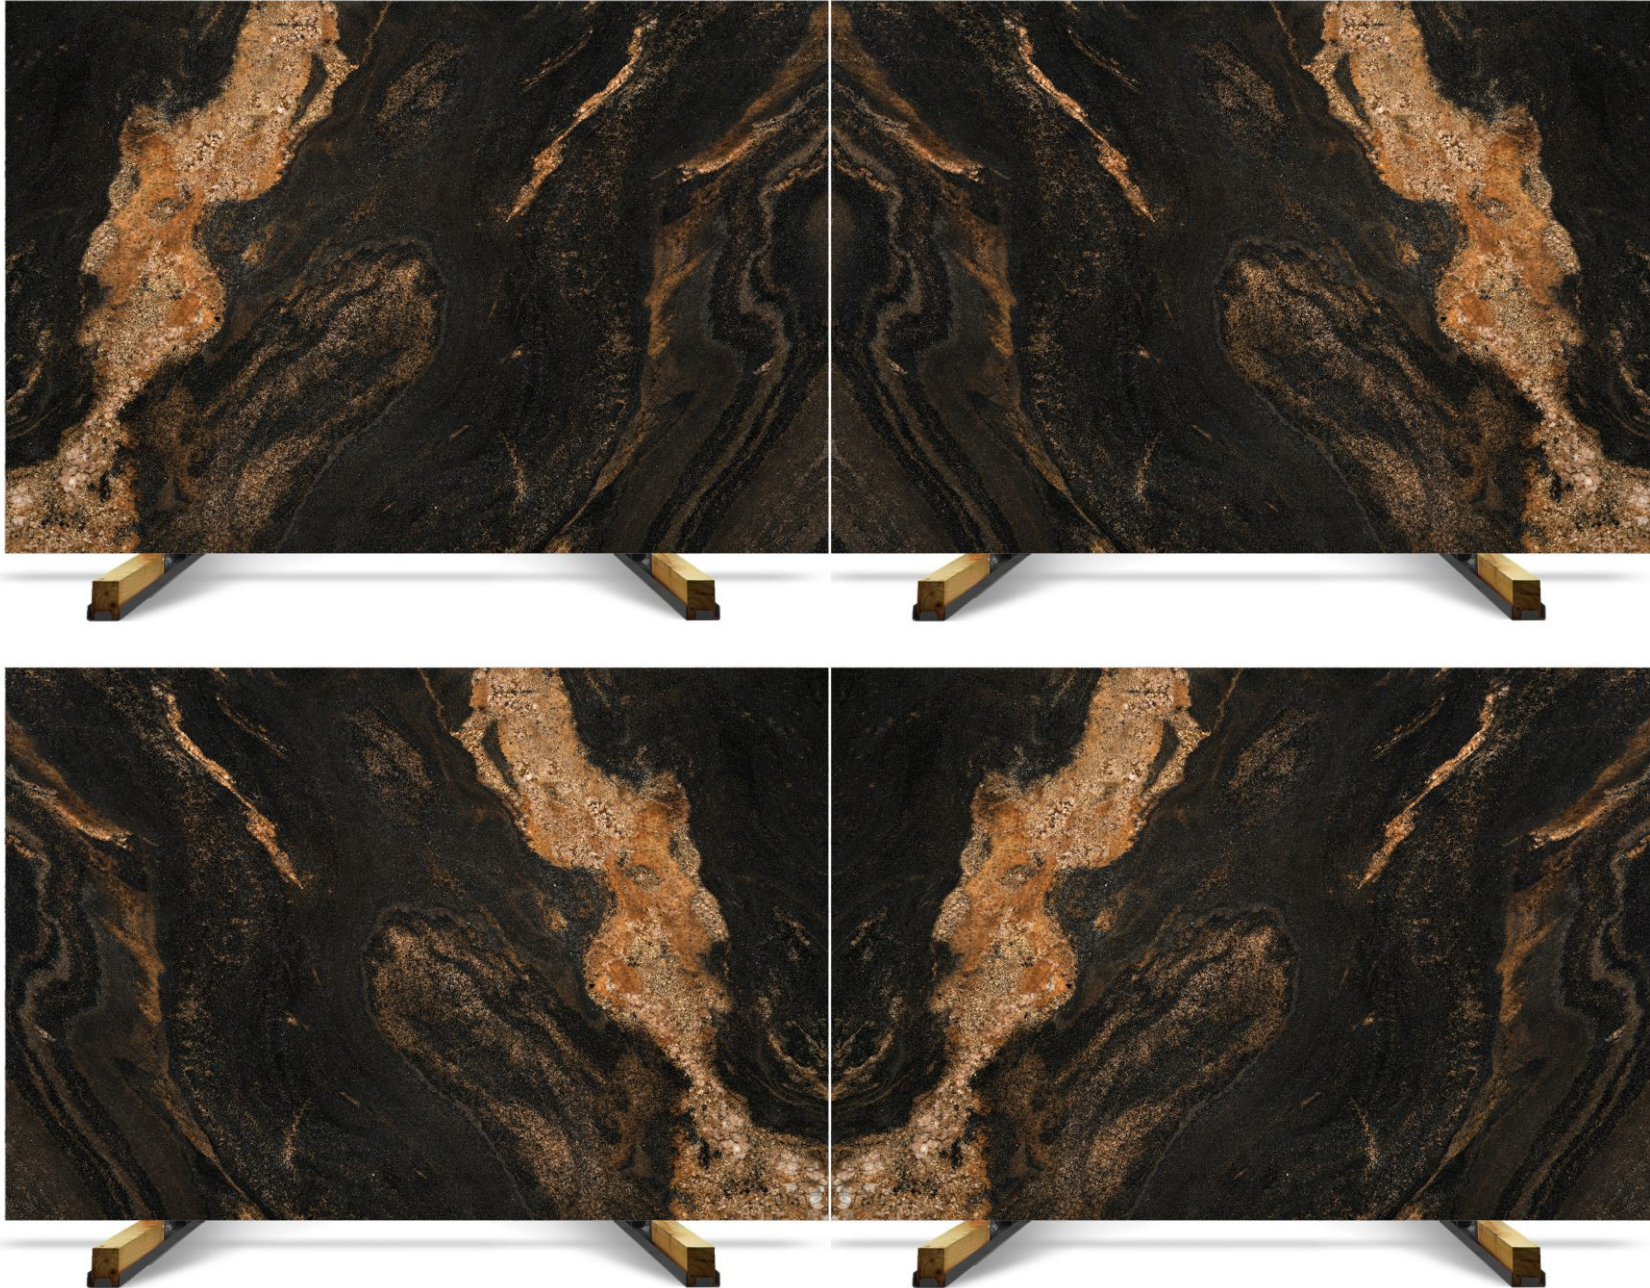

# Belatrix

Thickness : 20mm

[www.rkmarble.com](http://www.rkmarble.com)

\*Images don't do justice to the actual beauty of the stone

# BOOK-MATCHES

\*Final installed stone may appear different.

**RK MARBLE**  
KHOBSURAT IMAANDAARI

\*Images don't do justice to the actual beauty of the stone

  
**RK MARBLE**  
KHOOSURAT IMAANDAARI

\*Images don't do justice to the actual beauty of the stone